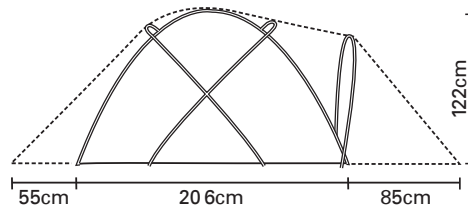

Sleeps	3
Poles	9.5mm TN reflex
Minimum weight	4.60kg
Packed weight	5.30kg
Pack size	72cm x 18cm
Pitch type	inner first
Model type	geodesic
Number of porches	2
Dimensions	
Max. internal height	122cm
Inner length	206cm

Season Rating: 4 season mountain
User Range: Mountaineering, base camp, family expeditions

MATERIALS

	Flysheet	Groundsheet
Fabric	Nylon	Nylon
Hydrostatic Head	7000mm	10000mm

FEATURES

Accommodation

Full mesh screen on inner door
 Storage pocket