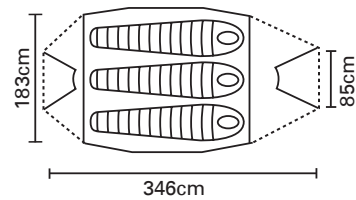

Sleeps	3
Poles	9.5mm TN reflex
Minimum weight	4.60kg
Packed weight	5.30kg
Pack size	72cm x 18cm
Pitch type	inner first
Model type	geodesic
Number of porches	2
Dimensions	
Max. internal height	122cm
Inner length	206cm

Season Rating: 4 season mountain
User Range: Mountaineering, base camp, family expeditions

MATERIALS

	Flysheet	Groundsheet
Fabric	Nylon	Nylon
Hydrostatic Head	7000mm	10000mm

FEATURES

Accommodation

Full mesh screen on inner door
 Storage pocket