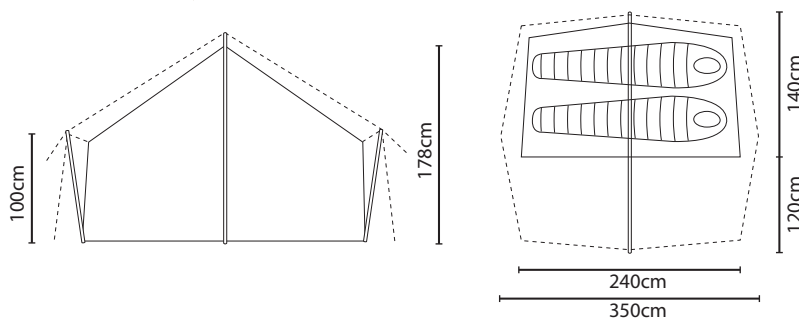

Laser Space 2

- * Lots and lots of space at a superlite weight
- * Can store 2 bikes and panniers in the porch
- * Excellent choice for touring or backpacking in comfort
- * Small back door for better access and ventilation
- * Nearly 6' tall
- * Superb quality

DAC

Sleeps	2
Poles	14.5mm DAC
Minimum weight	3.05kg
Packed weight	3.30kg
Pack size	55cm x 20cm
Pitch type	simultaneous
Model type	tunnel
Number of porches	1
Dimensions	
Max. external height	178cm
Inner length	350cm

MATERIALS

	Flysheet	Groundsheet
Fabric	Nylon	Nylon
Hydrostatic Head	3000mm	5000mm

TERRA

NOVA
EQUIPMENT