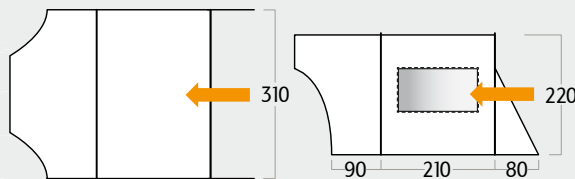

Large Canopy

Extend your living space with this easy to attach sun canopy. Be protected from the midday sun and hide from unexpected showers in this sheltered space, knowing that you can keep an eye on the changing conditions (and the kids) from the window.

- Fire Retardant fabric
- Protex® 2000 polyester body
- Taped seams
- Powerflex® Fibreglass poles
- Pre-attached guylines
- Crystal Clear windows
- Carry bag with drawcord

Large

Total weight 5.10kg
 Pack size 60 x 16 x 12cm
 Min order qty 2
 multiple