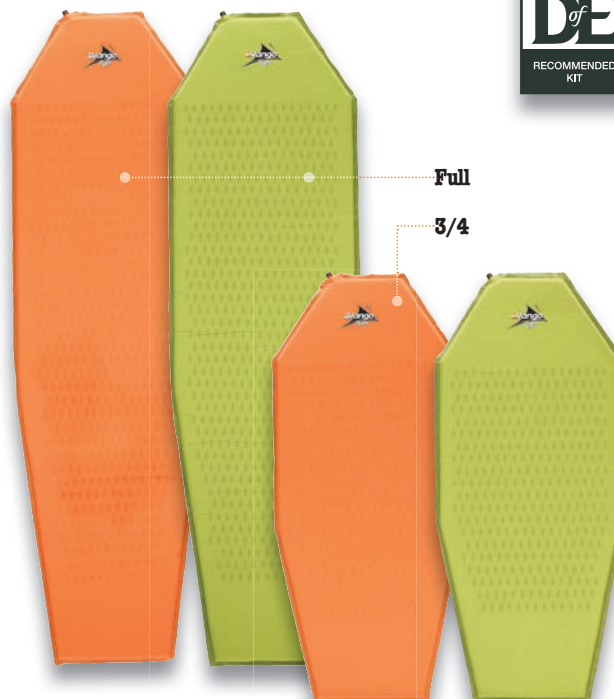

- 3cm diamond cut foam
- PVC diamond ripstop top, non-slip PVC polyester base
- Repair kit and stuffsac included

Long
Standard
Compact
Short

Short 122 x 51 x 3cm **Weight** 585g (640g w/sac) **Packed** 33 x 17cm

Singles-Red-SMXTREKR03M1C

Compact 160 x 51 x 3cm **Weight** 790g (840g w/sac) **Packed** 33 x 18cm

Singles-Red-SMXTREKR03M1E

Standard 183 x 63 x 3cm **Weight** 860g (915g w/sac) **Packed** 33 x 19cm

Singles-Red-SMXTREKR03M1D

Long 195 x 60 x 3cm **Weight** 1265g (1320g w/sac) **Packed** 37 x 19cm

Singles-Red-SMXTREKR03M1B

ULTRALITE MATS

Ideal for adventurers, who need to remain light on their feet. The Ultralite will keep you warm and comfortable after an exhausting day on the hills.

- Lightweight design
- 2.5cm diamond cut foam
- High quality TPU lamination
- Ripstop polyester top, non-slip 75 denier polyester base
- Repair kit and stuffsac included

Full

3/4

3/4 120 x 51 x 2.5cm **Weight** 430g (460g w/sac) **Packed** 32 x 14cm