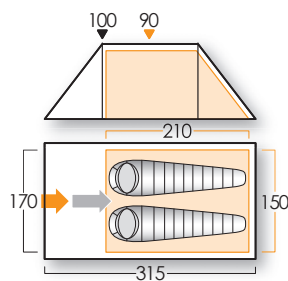

200

2 PERSON
3.90kg
56x17 x16cm
PITCH IN 10MINS