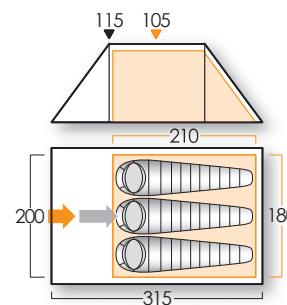

Poles: PowerFlex® fibreglass

Pitching: Flysheet-first

3000 HH

- Easy pitch tunnel design
- Flat groundsheet in porch area
- Part mesh inner door
- Sewn-in 'bathtub' inner groundsheet
- Mesh ventilation
- Windows have internal curtains
- Fire retardant fabrics
- Storage solutions
- Supplied in handled carry bag

200

2 PERSON
3.90kg
56x17 x16cm
PITCH IN 10MINS

300

3 PERSON
4.50kg
56x18 x19cm
PITCH IN 10MINS

400

4 PERSON
5.70kg
57x20 x19cm
PITCH IN 10MINS