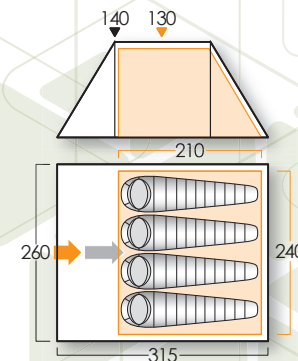

200

2 PERSON
3.90kg
56x17 x16cm
PITCH IN 10MINS

300

3 PERSON
4.50kg
56x18 x19cm
PITCH IN 10MINS

400

4 PERSON
5.70kg
57x20 x19cm
PITCH IN 10MINS