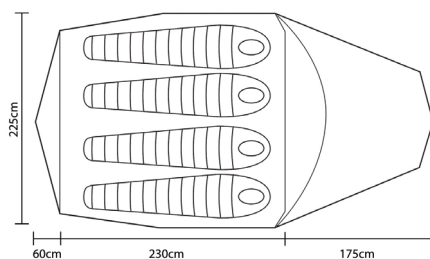

Monsoon 4

- * Low weight and a small pack size
- * Spacious and comfortable inner tent
- * Stable and weatherproof semi-geodesic design
- * Large porch entrance and smaller rear storage space
- * Simple and easy to pitch
- * Fully taped fly and groundsheet

| | |
|----------------------|-----------------|
| Sleeps | 4 |
| Poles | 9.5mm TN Reflex |
| Minimum weight | 4.35kg |
| Packed weight | 4.90kg |
| Pack size | 72cm x 21cm |
| Pitch type | inner first |
| Model type | semi-geodesic |
| Number of porches | 1 |
| Dimensions | |
| Max. internal height | 125cm |
| Inner length | 230cm |

Season Rating: 3-4 season backpacking

User Range: Lightweight Family and Group Use

FEATURES

Accommodation

- Full mesh screen on inner door
- Storage pocket

Weather Protection

- Bath tub groundsheet
- Taped Seams
- Full zip flaps on doors

| | | |
|------------------|-----------|--------------|
| | Flysheet | Ground sheet |
| Fabric | Polyester | Polyester |
| Hydrostatic Head | 3000mm | 5000mm |

WILD

COUNTRY
by Terra Nova