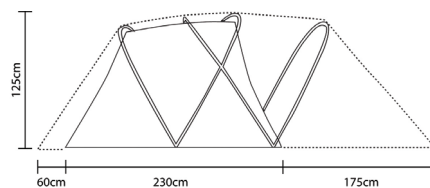

Monsoon 4

- * Low weight and a small pack size
- * Spacious and comfortable inner tent
- * Stable and weatherproof semi-geodesic design
- * Large porch entrance and smaller rear storage space
- * Simple and easy to pitch
- * Fully taped fly and groundsheet

| | |
|----------------------|-----------------|
| Sleeps | 4 |
| Poles | 9.5mm TN Reflex |
| Minimum weight | 4.35kg |
| Packed weight | 4.90kg |
| Pack size | 72cm x 21cm |
| Pitch type | inner first |
| Model type | semi-geodesic |
| Number of porches | 1 |
| Dimensions | |
| Max. internal height | 125cm |
| Inner length | 230cm |

| | | |
|------------------|-----------|--------------|
| | Flysheet | Ground sheet |
| Fabric | Polyester | Polyester |
| Hydrostatic Head | 3000mm | 5000mm |

WILD

COUNTRY
by Terra Nova